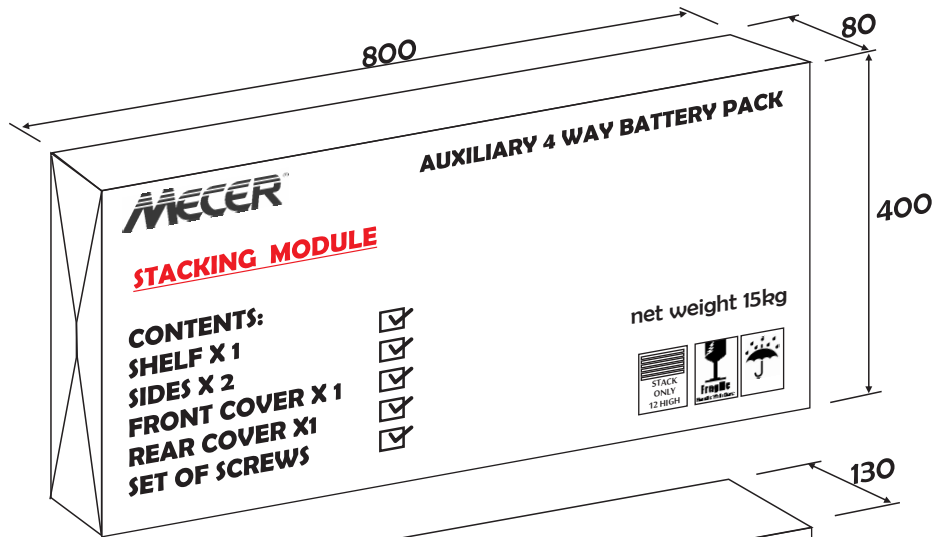

# EASY ASSEMBLY BATTERY PACKS

Manufactured from Powder Coated Steel

12 Volt 120 A/H  
Batteries per shelf

UP TO 6 MODULES (24 BATTERIES)