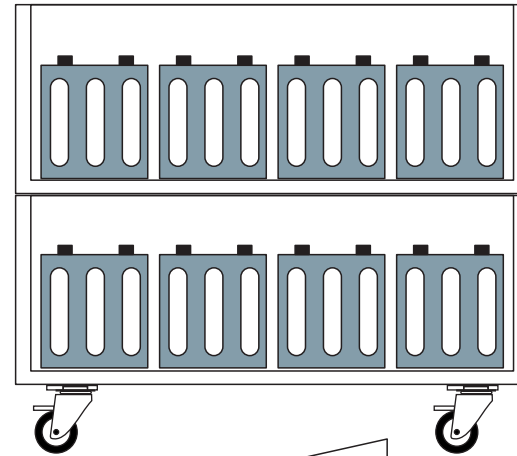

# EASY ASSEMBLY BATTERY PACKS

Manufactured from Powder Coated Steel

12 Volt 120 A/H  
Batteries per shelf

UP TO 6 MODULES (24 BATTERIES)