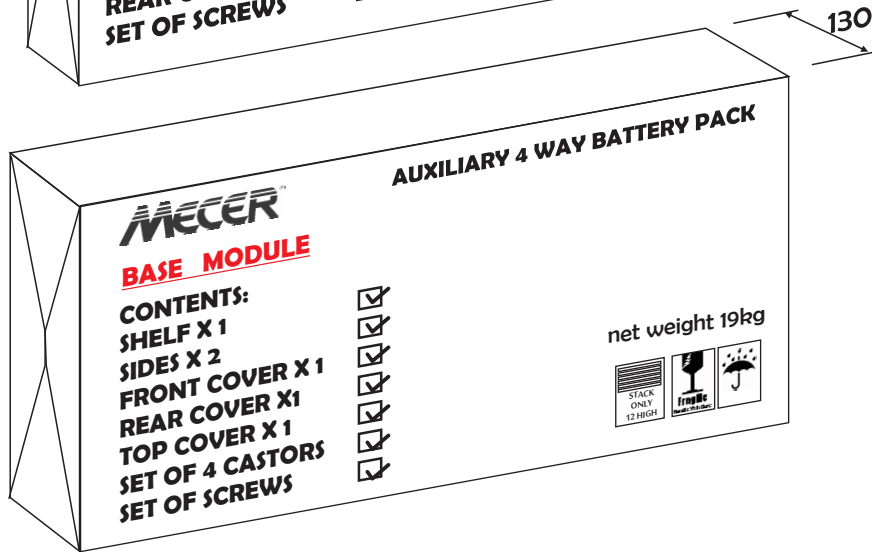

# EASY ASSEMBLY BATTERY PACKS

Manufactured from Powder Coated Steel

12 Volt 120 A/H  
Batteries per shelf

UP TO 6 MODULES (24 BATTERIES)